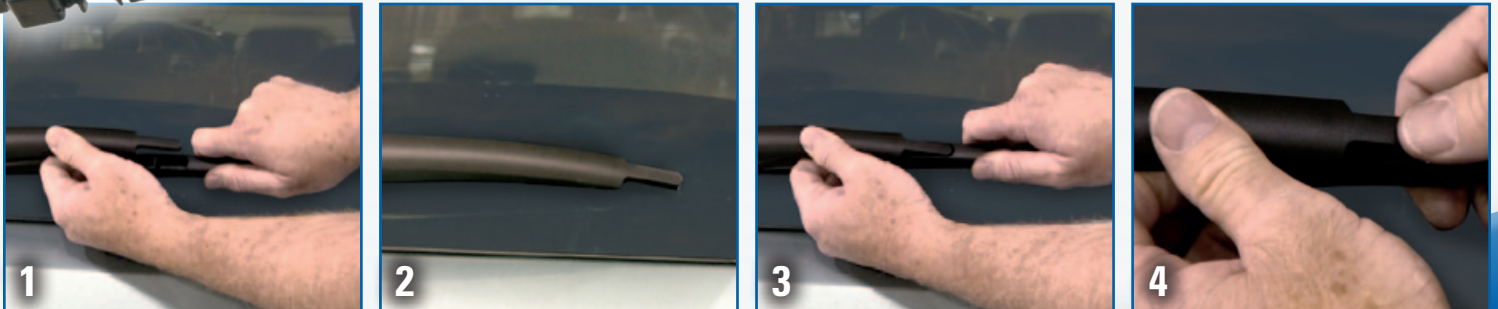

ANCO Rear Blade Installation Tips

With ANCO, 8 SKUs cover 95+% of rear integral blade applications for fast and easy installation.

Type A Roc Lock 2

Type B Roc Lock 3

Type C Slide Pinch

Type D and E Snap Claw

You can view the complete installations videos at www.federalmogul.com/training. Click on "Training Videos", then select "ANCO Rear Wiper Installation".